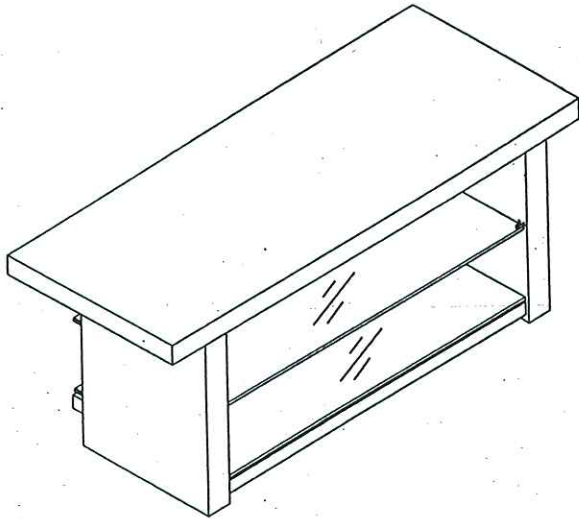

INSTRUCTIONS DE MONTAGE
ASSEMBLING INSTRUCTIONS
MODELE/MODEL K125

Cleaning by soft cloth
chiffon doux seulement!

WARNING

A		1PC
B		1PC
C		1PC
D		1PC
E		1PC <i>NOTA : 110cm (1 barre centrale)</i>
F		1PC
G		1PC
H		6PCS
I		6PCS
J		5PCS
K		5PCS
L		6PCS
M		2PCS
N		6PCS
O		6PCS
P		1PC
Q		6PCS
R		
S		

INSTRUCTIONS DE MONTAGE
 ASSEMBLING INSTRUCTIONS
 MODELE/MODEL K125

DEUX-LONGUEURS EN OPTION
 / TWO OPTIONAL LENGTHS:
 1100mm - 1400mm