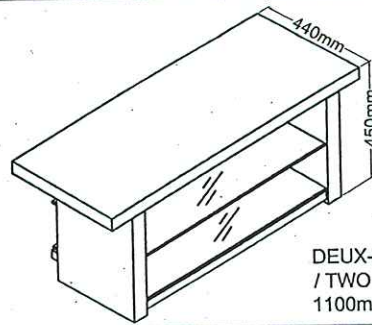

INSTRUCTIONS DE MONTAGE
ASSEMBLING INSTRUCTIONS
MODELE/MODEL K125

Cleaning by soft cloth
chiffon doux seulement!

WARNING

A		1PC
B		1PC
C		1PC
D		1PC
E		1PC <i>NOTA : 110cm (1 barre centrale)</i>
F		1PC
G		1PC
H		6PCS
I		6PCS
J		5PCS
K		5PCS
L		6PCS
M		2PCS
N		6PCS
O		6PCS
P		1PC
Q		6PCS
R		
S		

INSTRUCTIONS DE MONTAGE
 ASSEMBLING INSTRUCTIONS
 MODELE/MODEL K125

DEUX-LONGUEURS EN OPTION
 / TWO OPTIONAL LENGTHS:
 1100mm - 1400mm